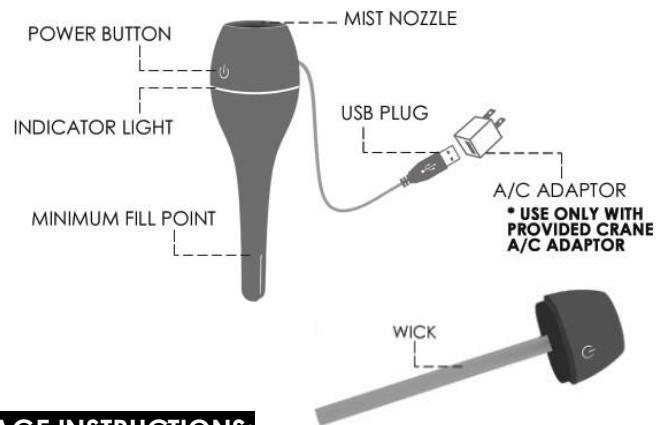

Failure to observe or follow these instructions and other warnings can negatively impact the performance of the product, cause it to malfunction or result in electric shock or product damage.

- Do not use anything other than room temperature tap or distilled water
- Keep on/off switch and power port from getting wet
- Change water daily
- Do not insert any foreign objects into the mist nozzle
- Unplug the product before carrying/moving
- Do not place near items that may be damaged by water or mist (i.e. furniture, walls, clothing, etc.)
- Dry the main unit completely before storage
- Store in a cool, dry place
- Do not drop, hit, or otherwise subject this product to excessive shock
- This product has been designed for personal use only. Do not use for industrial use.

INCLUDED: Humidifier, 3 Wick Filters, 120V A/C Adapter, Travel Base, Carry Bag & Manual

VOLTAGE:
5V DC

PARTS:

USAGE INSTRUCTIONS:

1. **LET THE WICK FILTER SOAK 5-10 MINUTES BEFORE USE**
2. Pour water into the Travel Base provided (or any standard cup) until water reaches at least the minimum fill point. *TIP: Product consumes approximately 1 ounce of water per hour.*
3. Place humidifier in the base.
 - **Avoid** getting the on/off button or plug wet
 - **Do not** fully immerse in water
4. Plug into a power source using the USB or A/C plug. Indicator light will illuminate red.
5. Press the power button. Indicator light will illuminate blue and mist will emit from the nozzle.
6. After use, press the power button again to turn power off.
7. The humidifier will automatically stop producing mist when the water level gets too low. The indicator light will turn red. Add more water to the base and press the power button to continue operation.